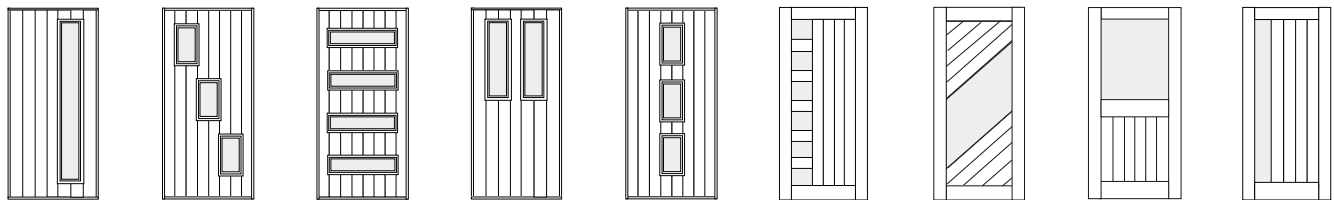

TYPICAL CONFIGURATIONS

ALSO AVAILABLE IN H-FAKTOR SERIES FOR THERMAL INSULATION

SOLID ALUMINIUM DOORS

PT1SA PT2SA PT3SA PT4SA PT6ESA PT6USA PT8SA

SOLID ALUMINIUM DOORS - GLAZED

PT3C PT3S PT4S PT3V

TONGUE AND GROOVE

PTF PTF-S PTGFH PTGFV

TONGUE AND GROOVE - GLAZED

PTFX PTFXD PTFXH PTFXG2 PTFXG3 PTGVS PTGZ PTG2 PTGVVS

ARCHED DOORS *Minimum width 810mm

PAS1* PAS2* PTS* PAH* PTH*

HALF DOORS

PT4HA PT6EHA PT6UHA PT8HA PTFH PTGFVH